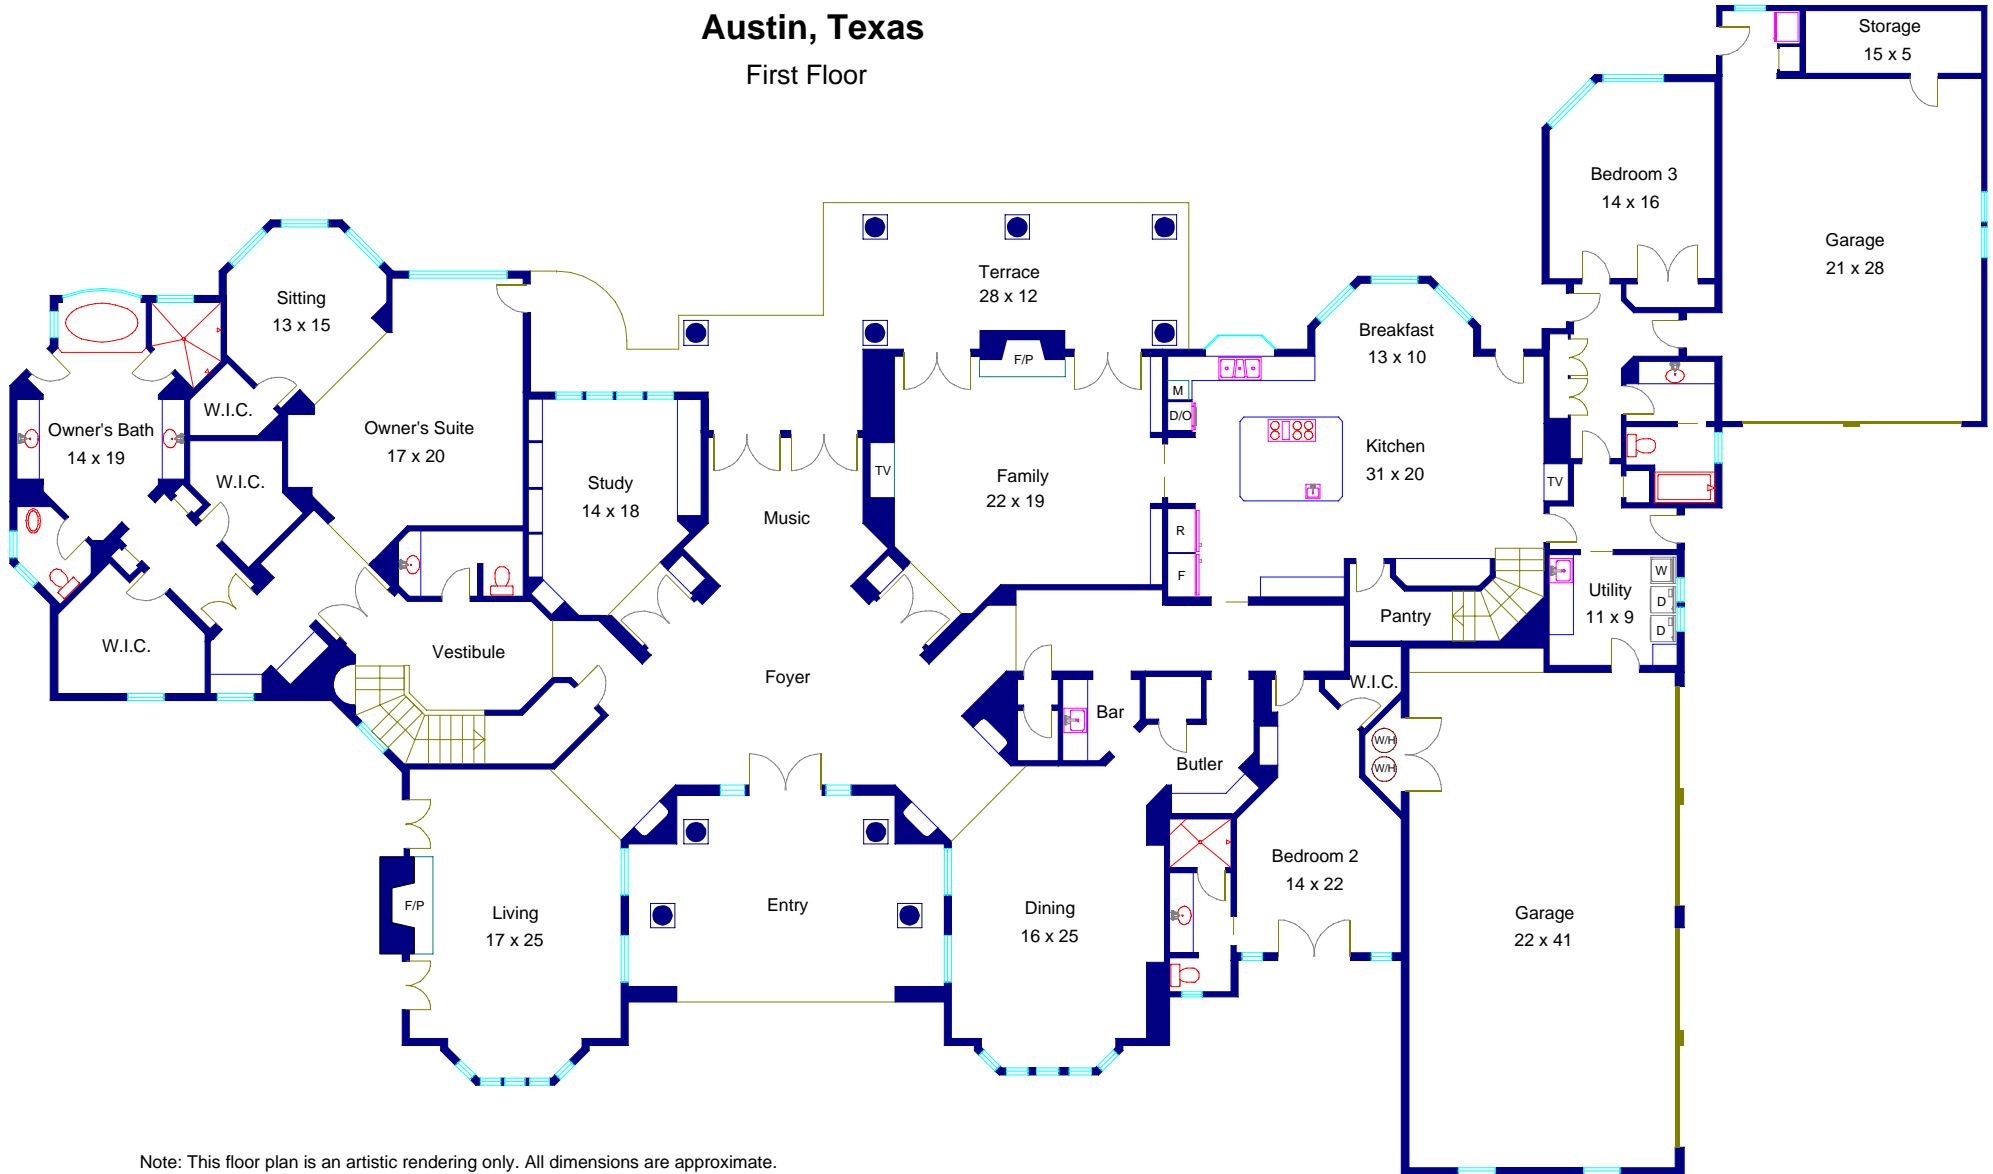

4200 Churchill Downs Austin, Texas

First Floor

Note: This floor plan is an artistic rendering only. All dimensions are approximate.
Floor Plan Graphics and Moreland Properties
make no representation or warranty as to this renderings accuracy
and no measurements or dimensions should be relied upon without independent verification.

Marketed by Cord Shiflet, Moreland Properties, 512.480.0848, Moreland.com
Floor plan created by Floor Plan Graphics, 512.454.0383, FloorPlanGraphics.com

4200 Churchill Downs
Austin, Texas
Second Floor

Note: This floor plan is an artistic rendering only. All dimensions are approximate.
Floor Plan Graphics and Moreland Properties
make no representation or warranty as to this renderings accuracy
and no measurements or dimensions should be relied upon without independent verification.