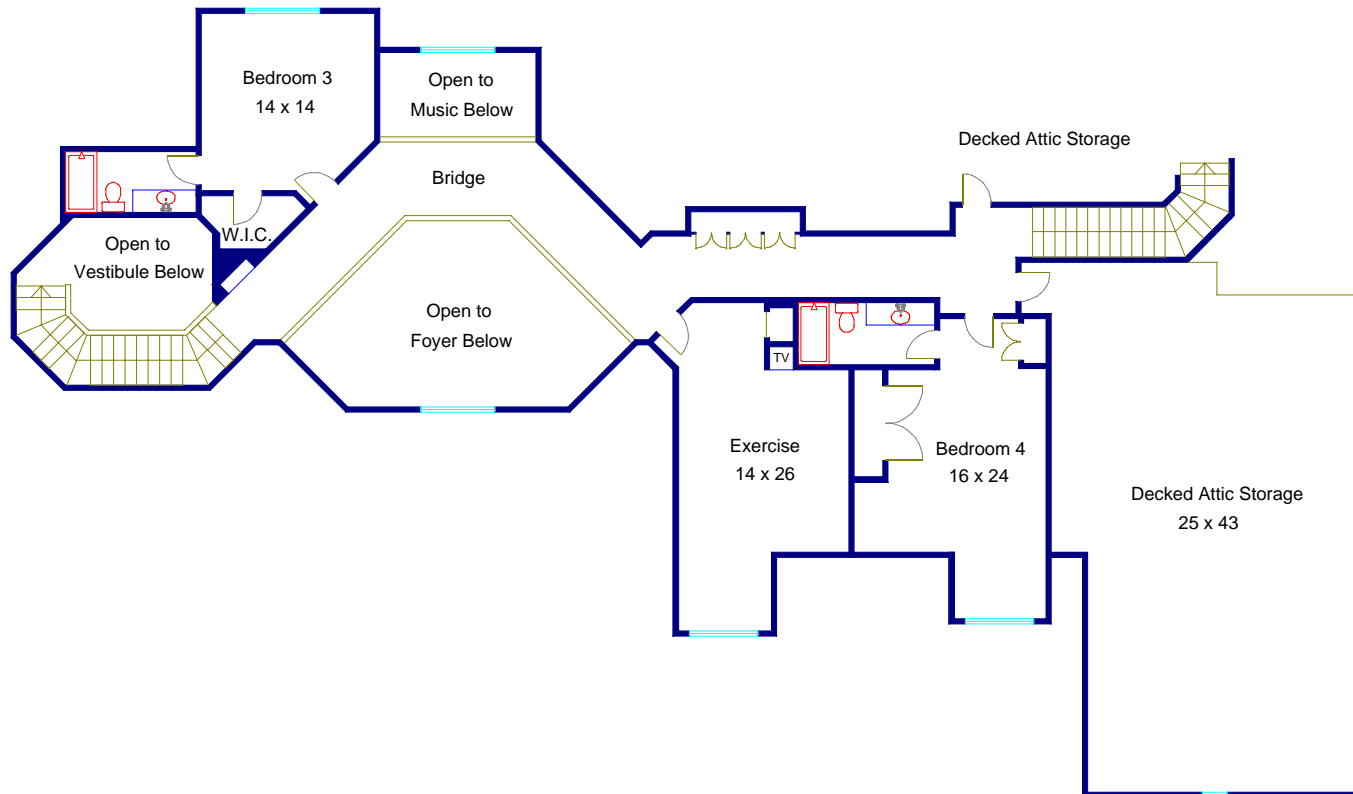

4200 Churchill Downs Austin, Texas

First Floor

Note: This floor plan is an artistic rendering only. All dimensions are approximate.
Floor Plan Graphics and Moreland Properties
make no representation or warranty as to this renderings accuracy
and no measurements or dimensions should be relied upon without independent verification.

Marketed by Cord Shiflet, Moreland Properties, 512.480.0848, Moreland.com
Floor plan created by Floor Plan Graphics, 512.454.0383, FloorPlanGraphics.com

4200 Churchill Downs
Austin, Texas
Second Floor

Note: This floor plan is an artistic rendering only. All dimensions are approximate.
Floor Plan Graphics and Moreland Properties
make no representation or warranty as to this renderings accuracy
and no measurements or dimensions should be relied upon without independent verification.